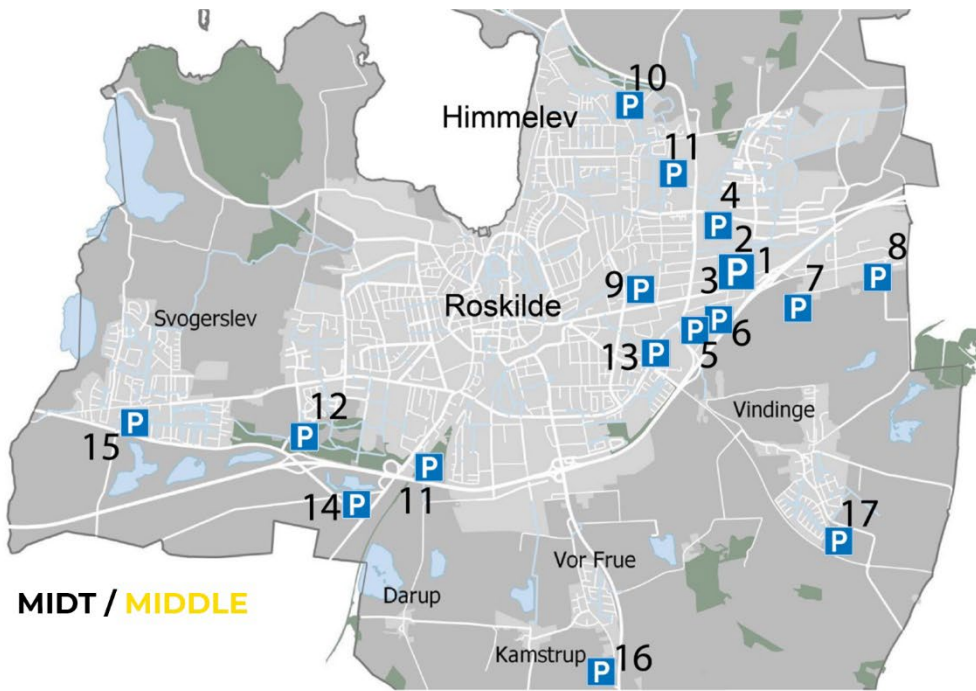

## **When do the city zone restrictions apply?**

From 19.00 to 7.00 every day of the week. During this period, heavy vehicles and trailers may only be parked in specially marked spaces.

## **Where are the parking areas?**

At the parking areas spaces are marked with special signage, which also shows the time slots you may park.

**MIDT / MIDDLE**

**NORD / NORTH**

**SYD / SOUTH**

#### ROSKILDE EAST

1. Metalvej at the west side \*
2. Søndre Mellemvej between Betonvej and Metalvej \*
3. Betonvej between Søndre Mellemvej and Industrivej \*
4. Trekroner Alle in a pocket on the southern side of the road \*
5. Navervænget at the north-eastern end \*
6. Navervej on the east side next to no. 27 \*
7. Vestre Hedevej \*
8. Lykkegårdsvej
9. Byleddet

#### VOR FRUE

16. Vor Frue Hovedgade at the southeast end