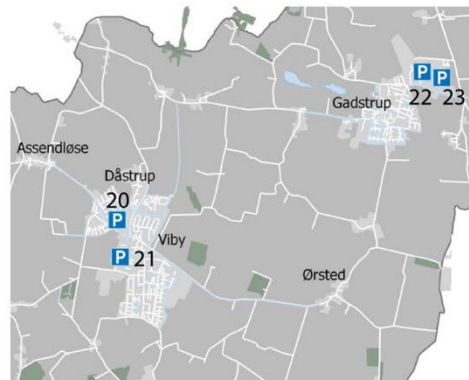

## **Where are the parking areas?**

At the parking areas spaces are marked with special signage, which also shows the time slots you may park.

**MIDT / MIDDLE**

**NORD / NORTH**

**SYD / SOUTH**

#### ROSKILDE EAST

1. Metalvej at the west side \*
2. Søndre Mellemvej between Betonvej and Metalvej \*
3. Betonvej between Søndre Mellemvej and Industrivej \*
4. Trekroner Alle in a pocket on the southern side of the road \*
5. Navervænget at the north-eastern end \*
6. Navervej on the east side next to no. 27 \*
7. Vestre Hedevej \*
8. Lykkegårdsvej
9. Byleddet

#### ROSKILDE NORTH — HIMMELEV

10. Himmelev Bygade next to no. 70-72
11. Herregårdsvej in the parking lot south of the hall

#### VOR FRUE

16. Vor Frue Hovedgade at the southeast end